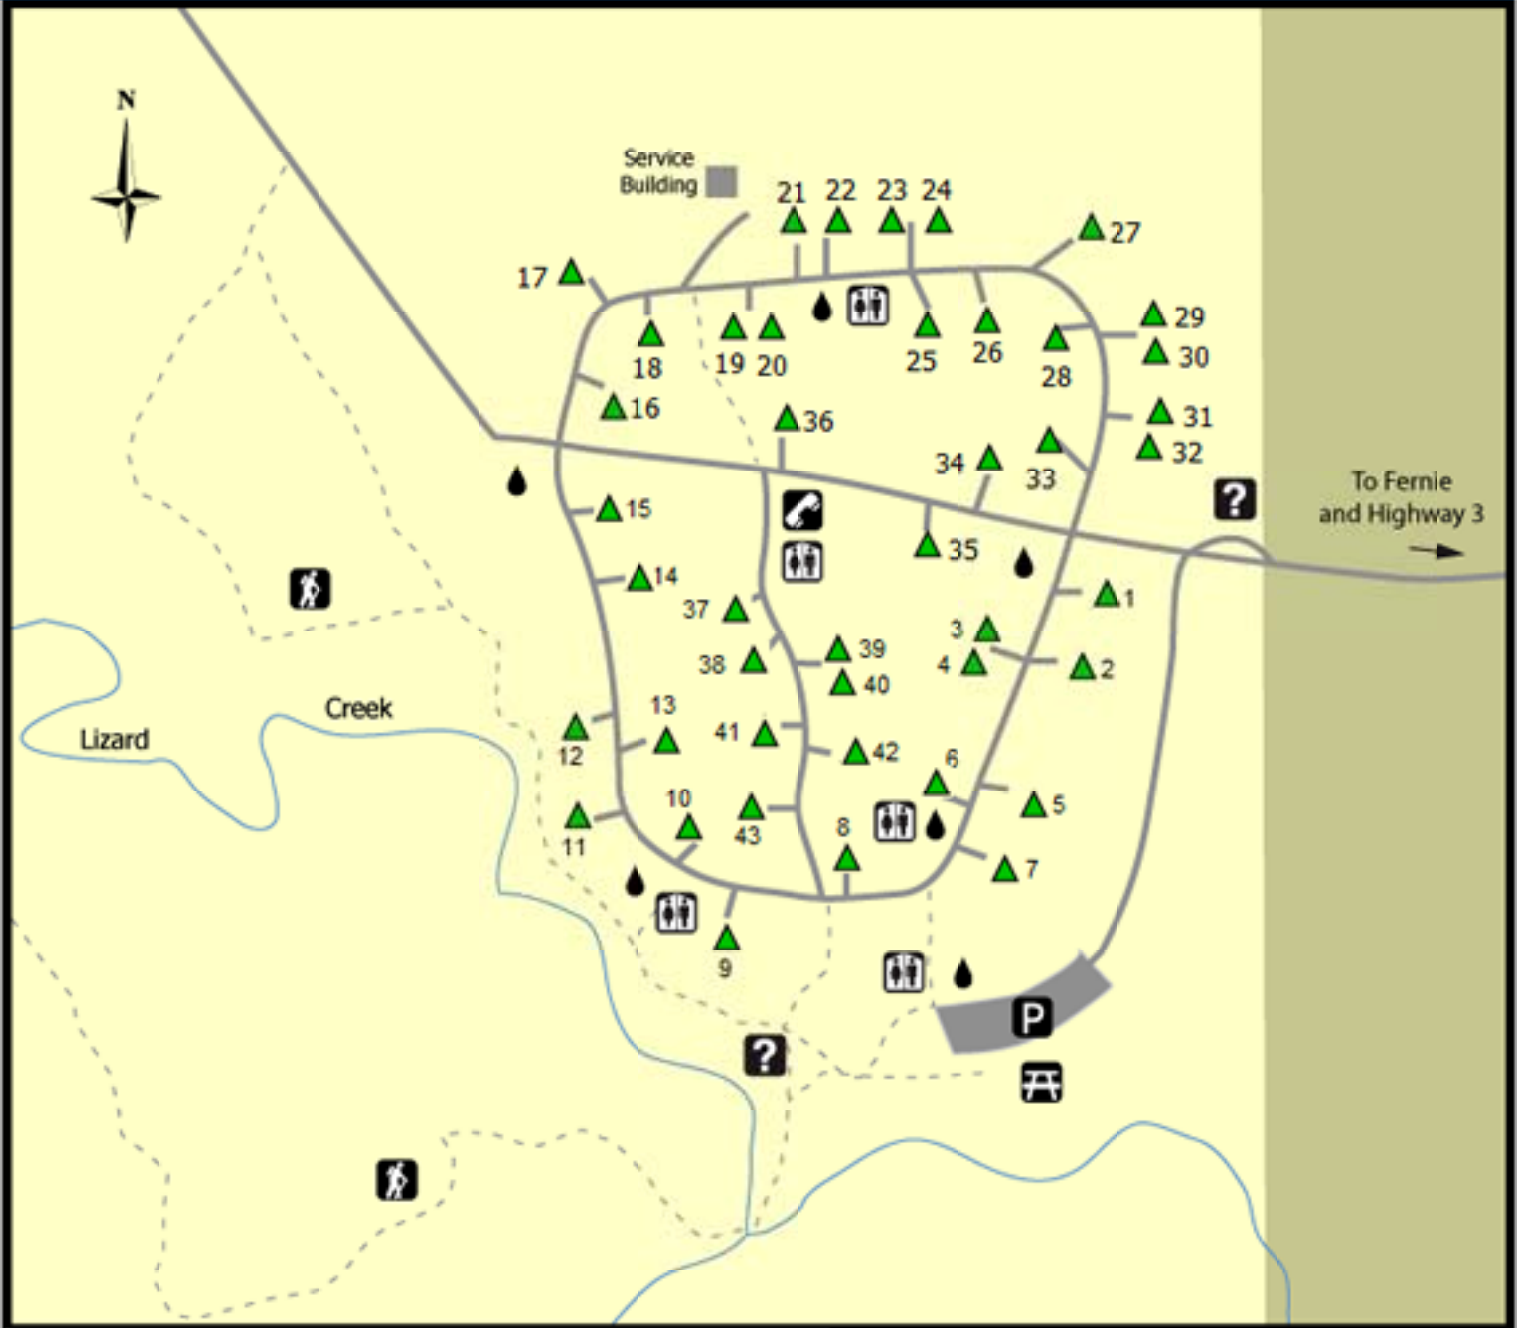

# Mount Fernie Provincial Park

## LEGEND

- |  |                   |  |                     |
|--|-------------------|--|---------------------|
|  | Sani-station      |  | Drinking Water      |
|  | Showers/Restrooms |  | Information Shelter |
|  | Garbage           |  | Washrooms           |
|  | Telephone         |  | Picnicking          |
|  | Nature House      |  | Hiking              |
|  | camp site         |  | Trail               |
|  | Parking           |  | Park Boundary       |
|  |                   |  | Road - Paved        |